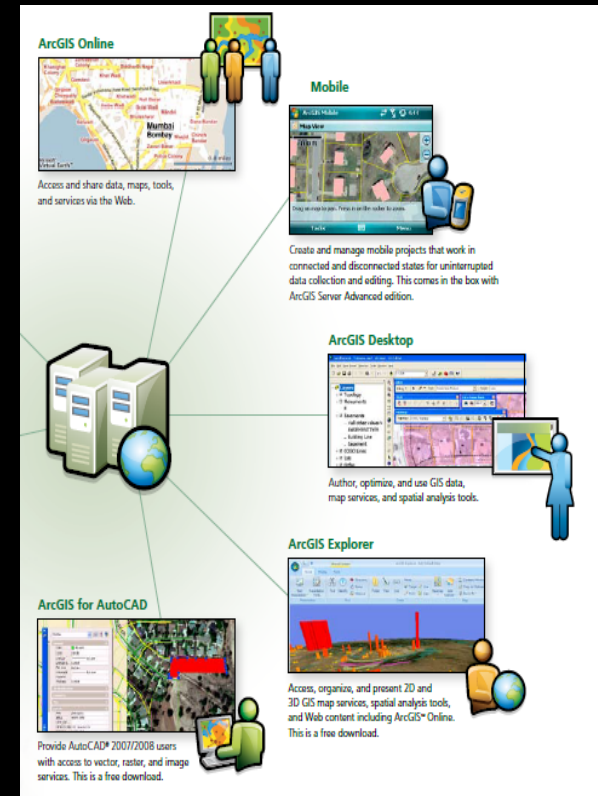

# Big Flats, NY ArcGIS Server Solution

	Hardware	Software
 Client	<b>CPU:</b> 1 Intel XEON, 3.6 GHz <b>Memory:</b> 2 GB <b>Disk:</b> SATA, 120 GB, 10K rpm	Windows XP Visual Studio 2008 Test Team
 Network	1,000 megabit	Not applicable
 Server	<b>CPU:</b> 2 Intel XEON, 3.0 GHz <b>Dual Core</b> <b>Memory:</b> 16 GB <b>Disk:</b> Dual SATA, 146 GB, 10K rpm <b>RAID:</b> 1	Windows 2003 SQL Server Express 2008 ArcGIS Server Workgroup